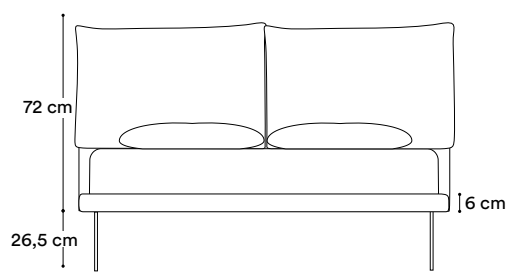

**Headboard Structure:** Wood particleboard panel in class E1, 18 mm thick, padded with 10 mm velvet lining. Cushions made of expanded polyurethane and resin-bonded wadding, with an HDF core.

**Bed frame structure:** Aluminum profile structure 22x60, painted in a choice of 3 basic colors or RAL colors.

#### Misure disponibili / Size available

- 80 x 190
- 80 x 200
- 120 x 190
- 120 x 200
- 140 x 190
- 140 x 200
- 160 x 190
- 160 x 200
- 180 x 190
- 180 x 200

Sfoderabile in tutti i tessuti del nostro campionario

All covers made from fabrics in our sample book are removable

Dimensione esterna / External dimension  
96 - 136 -156 -176 -196 cm cm

Dimensione esterna / External dimension  
207 - 217 cm