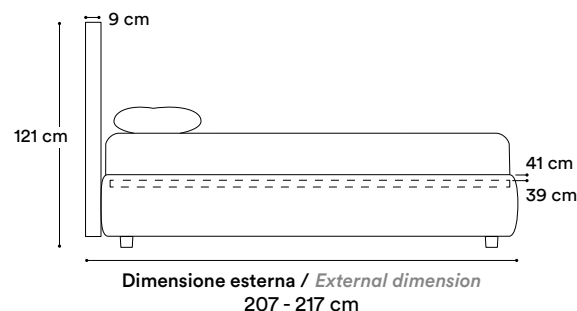

Giroletto Box

Informazioni tecniche / Technical info:

Misure disponibili / Size available

- 80 x 190
- 80 x 200
- 120 x 190
- 120 x 200
- 140 x 190
- 140 x 200
- 160 x 190
- 160 x 200
- 180 x 190
- 180 x 200

Sfoderabile in tutti i tessuti del nostro campionario

All covers made from fabrics in our sample book are removable