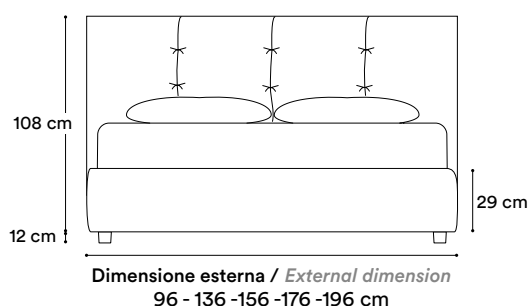

Giroletto Box

Informazioni tecniche / Technical info:

Misure disponibili / Size available

- 80 x 190
- 80 x 200
- 120 x 190
- 120 x 200
- 140 x 190
- 140 x 200
- 160 x 190
- 160 x 200
- 180 x 190
- 180 x 200

Sfoderabile in tutti i tessuti del nostro campionario

All covers made from fabrics in our sample book are removable