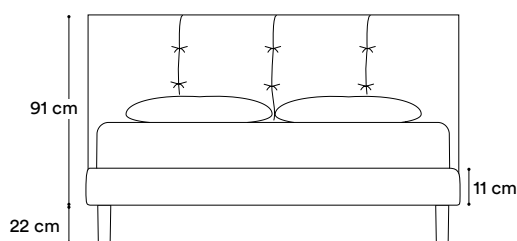

Dimensione esterna / External dimension
96 - 136 - 156 - 176 - 196 cm cm

Dimensione esterna / External dimension
207 - 217 cm

Ring disponibili / Bed available

Giroletto Alluminio fix non compreso di rete
Fix bed frame bedstead included

Headboard Structure: 18 mm thick E1 class wood chipboard panel, polyurethane foam sheet, resin-bonded fiber 200 gr, all covered with 2.5 mm coupled velvet.

Bed frame structure: 22 mm thick E1 class plywood panels padded with polyurethane foam sheet with a density of 25 kg/m³, all covered with 2.5 mm coupled velvet.

Covering: available with all fabrics and faux leathers from the sample collection.

Giroletto Slim Fix

Informazioni tecniche / Technical info:

Misure disponibili / Size available

- 80 x 190
- 80 x 200
- 120 x 190
- 120 x 200
- 140 x 190
- 140 x 200
- 160 x 190
- 160 x 200
- 180 x 190
- 180 x 200

Sfoderabile in tutti i tessuti del nostro campionario

All covers made from fabrics in our sample book are removable

Dimensione esterna / External dimension
96 - 136 - 156 - 176 - 196 cm

Dimensione esterna / External dimension
207 - 217 cm