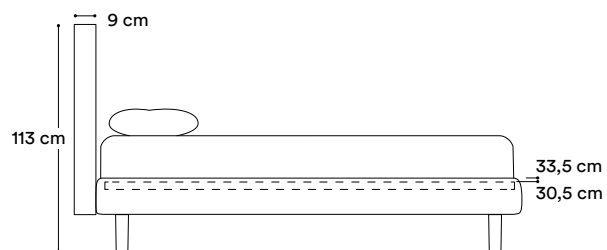

Dimensione esterna / External dimension
96 - 136 - 156 - 176 - 196 cm cm

Dimensione esterna / External dimension
207 - 217 cm

Ring disponibili / Bed available

Giroletto Alluminio fix non compreso di rete
Fix bed frame bedstead included

Headboard Structure: 18 mm thick E1 class wood chipboard panel, polyurethane foam sheet, resin-bonded fiber 200 gr, all covered with 2.5 mm coupled velvet.

Bed frame structure: 22 mm thick E1 class plywood panels padded with polyurethane foam sheet with a density of 25 kg/m³, all covered with 2.5 mm coupled velvet.

Covering: available with all fabrics and faux leathers from the sample collection.

Giroletto Slim Fix

Informazioni tecniche / Technical info:

Misure disponibili / Size available

- 80 x 190
- 80 x 200
- 120 x 190
- 120 x 200
- 140 x 190
- 140 x 200
- 160 x 190
- 160 x 200
- 180 x 190
- 180 x 200

Sfoderabile in tutti i tessuti del nostro campionario

All covers made from fabrics in our sample book are removable

Dimensione esterna / External dimension
96 - 136 - 156 - 176 - 196 cm

Dimensione esterna / External dimension
207 - 217 cm