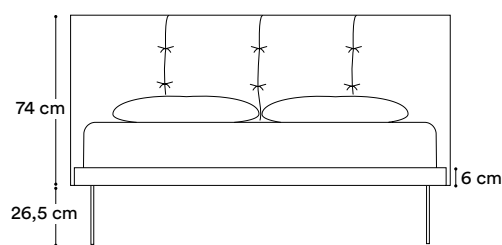

Rivestimento: disponibile con tutti i tessuti ed ecopelli del campionario.

Headboard Structure: Wood particleboard panel, E1 class, 18 mm thickness, expanded polyurethane sheet, 200 g resin-bonded fiber, all covered with 2.5 mm coupled velvet.

Bed frame structure: Aluminum profile structure 22x60, painted in a choice of 3 basic colors or RAL colors.

Covering: Available with all fabrics and eco-leathers from the sample collection.

Giroletto Alluminio

Informazioni tecniche / Technical info:

Misure disponibili / Size available

- 80 x 190
- 80 x 200
- 120 x 190
- 120 x 200
- 140 x 190
- 140 x 200
- 160 x 190
- 160 x 200
- 180 x 190
- 180 x 200

Sfoderabile in tutti i tessuti del nostro campionario
All covers made from fabrics in our sample book are removable

Dimensione esterna / External dimension
96 - 136 - 156 - 176 - 196 cm cm

Dimensione esterna / External dimension
207 - 217 cm

Ring disponibili / Bed available

Giroletto Alluminio fix non compreso di rete
Fix bed frame bedstead included