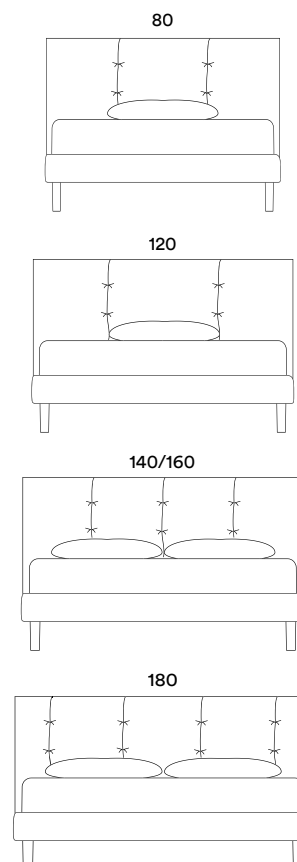

Decorazione per misura / Decoration for size