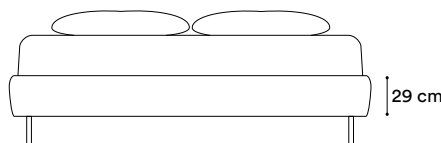

Covering: Available with all fabrics and eco-leathers from the sample collection.

Informazioni tecniche / Technical info:

Misure disponibili / Size available

- 80 x 190
- 80 x 200
- 120 x 190
- 120 x 200
- 140 x 190
- 140 x 200
- 160 x 190
- 160 x 200
- 180 x 190
- 180 x 200

Sfoderabile in tutti i tessuti del nostro campionario

All covers made from fabrics in our sample book are removable

Dimensione esterna / External dimension
90 - 130 - 150 - 170 - 190 cm

Dimensione esterna / External dimension
202 - 212 cm