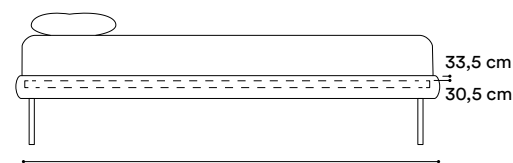

Covering: Available with all fabrics and eco-leathers from the sample collection.

Informazioni tecniche / Technical info:

Misure disponibili / Size available

- 80 x 190
- 120 x 190
- 140 x 190
- 160 x 190
- 180 x 190
- 80 x 200
- 120 x 200
- 140 x 200
- 160 x 200
- 180 x 200

Sfoderabile in tutti i tessuti del nostro campionario

All covers made from fabrics in our sample book are removable

Dimensione esterna / External dimension
90 - 130 - 150 - 170 - 190 cm

Dimensione esterna / External dimension
202 - 212 cm