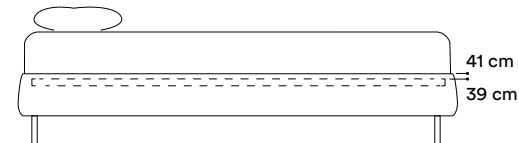

Covering: Available with all fabrics and eco-leathers from the sample collection.

Informazioni tecniche / Technical info:

Misure disponibili / Size available

- 80 x 190
- 80 x 200
- 120 x 190
- 120 x 200
- 140 x 190
- 140 x 200
- 160 x 190
- 160 x 200
- 180 x 190
- 180 x 200

Sfoderabile in tutti i tessuti del nostro campionario

All covers made from fabrics in our sample book are removable

Dimensione esterna / External dimension
90 - 130 - 150 - 170 - 190 cm

Dimensione esterna / External dimension
202 - 212 cm