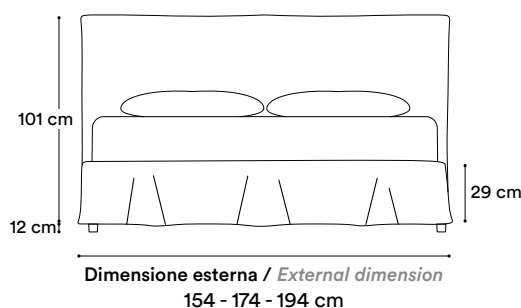

Ring disponibili / Bed available

Giroletto Box compreso di rete
Box bed frame bedstead included

Giroletto Box Lux compreso di rete
Box Lux bed frame bedstead included

Giroletto fisso non compreso di rete
Fix bed frame bedstead not included

Fuori misura / Out of size

Possibili variazioni delle dimensioni del letto in larghezza e lunghezza
Possible variations of the dimensions of the bed in width and length