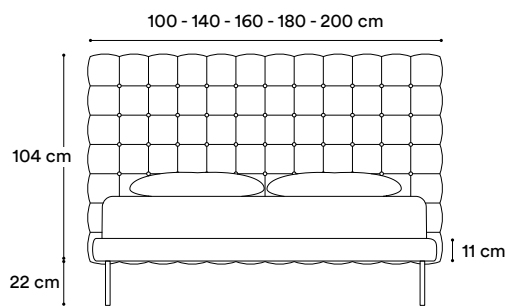

**Bed frame structure:** Panels made of class E1 wood agglomerate, 18 mm thick, padded with a sheet of polyurethane foam with a density of 25 kg/m<sup>3</sup> and 100 g resin-coated fiber, all covered with 2.5 mm coupled velveteen.

**Bed frame structure:** Ply panels made of class E1 wood agglomerate, 22 mm thick, padded with a sheet of polyurethane foam with a density of 25 kg/m<sup>3</sup> and 100 g resin-coated fiber, all covered with 2.5 mm coupled velveteen.

Dimensione esterna / External dimension  
90 - 130 - 150 - 170 - 190 cm

Dimensione esterna / External dimension  
208 - 218 cm

**Nota: Testiera non sfoderabile.**  
Note: The headboard covers are not removable.