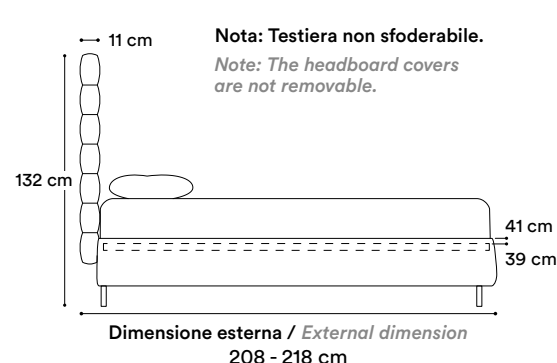

Nota: Testiera non sfoderabile.
Note: The headboard covers are not removable.

Ring disponibili / Bed available

Giroletto Box compreso di rete
Box bed frame bedstead included

Giroletto Box Lux compreso di rete
Box Lux bed frame bedstead included

Giroletto fisso non compreso di rete
Fix bed frame bedstead not included

Fuori misura / Out of size

Possibili variazioni delle dimensioni del letto in larghezza e lunghezza
Possible variations of the dimensions of the bed in width and length