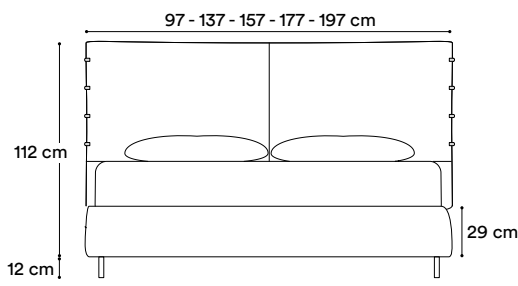

Bed frame structure: Panels made of class E1 wood agglomerate, 18 mm thick, padded with a sheet of polyurethane foam with a density of 25 kg/m³ and 100 g resin-coated fiber, all covered with 2.5 mm coupled velveteen.

Covering: Available with all fabrics and eco-leathers from the sample collection.

Informazioni tecniche / Technical info:

Misure disponibili / Size available

- 80 x 190
- 80 x 200
- 120 x 190
- 120 x 200
- 140 x 190
- 140 x 200
- 160 x 190
- 160 x 200
- 180 x 190
- 180 x 200

Sfoderabile in tutti i tessuti del nostro campionario
All covers made from fabrics in our sample book are removable

Dimensione esterna / External dimension
93 - 133 - 153 - 173 - 193 cm

Dimensione esterna / External dimension
200 - 210 cm