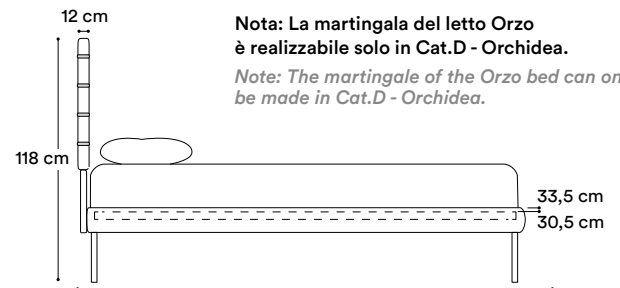

Covering: Available with all fabrics and eco-leathers from the sample collection.

Giroletto Slim Fix

Informazioni tecniche / Technical info:

Misure disponibili / Size available

- 80 x 190
- 80 x 200
- 120 x 190
- 120 x 200
- 140 x 190
- 140 x 200
- 160 x 190
- 160 x 200
- 180 x 190
- 180 x 200

Sfoderabile in tutti i tessuti del nostro campionario
All covers made from fabrics in our sample book are removable

Dimensione esterna / External dimension
90 - 130 - 150 - 170 - 190 cm

Dimensione esterna / External dimension
200 - 210 cm