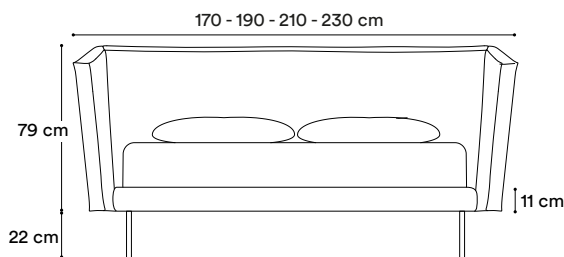

Rivestimento: disponibile con tutti i tessuti ed ecopelli del campionario, completamente sfoderabile.

Headboard structure: Panels made of class E1 wood agglomerate, thickness 18/58 mm, padded with a shaped sheet of polyurethane foam with a density of 25 kg/m³, wadding 420 g plus 100% cotton canvas.

Covering: Available with all fabrics and eco-leathers from the sample collection, completely removable.

Informazioni tecniche / Technical info:

Misure disponibili / Size available

- 120 x 190
- 120 x 200
- 140 x 190
- 140 x 200
- 160 x 190
- 160 x 200
- 180 x 190
- 180 x 200

Sfoderabile in tutti i tessuti del nostro campionario

All covers made from fabrics in our sample book are removable

Dimensione esterna / External dimension
130 - 150 - 170 - 190 cm

Dimensione esterna / External dimension
210 - 220 cm