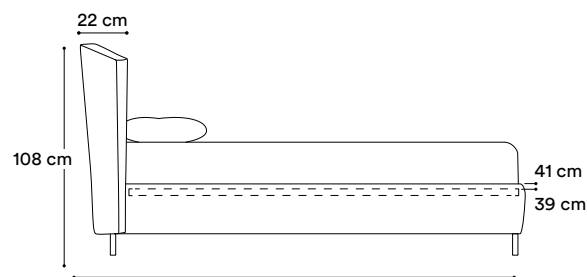

Rivestimento: disponibile con tutti i tessuti ed ecopelli del campionario, completamente sfoderabile.

Headboard structure: Panels made of class E1 wood agglomerate, thickness 18/58 mm, padded with a shaped sheet of polyurethane foam with a density of 25 kg/m³, wadding 420 g plus 100% cotton canvas.

Bed frame structure: Panels made of class E1 wood agglomerate, 18 mm thick, padded with a sheet of polyurethane foam with a density of 25 kg/m³ and 100 gr resin-coated fiber, all covered with 2.5 mm coupled velveteen.

Covering: Available with all fabrics and eco-leathers from the sample collection, completely removable.

Informazioni tecniche / Technical info:

Misure disponibili / Size available

- 120 x 190
- 140 x 190
- 160 x 190
- 180 x 190
- 120 x 200
- 140 x 200
- 160 x 200
- 180 x 200

Sfoderabile in tutti i tessuti del nostro campionario

All covers made from fabrics in our sample book are removable

Dimensione esterna / External dimension
130 - 150 - 170 - 190 cm

Dimensione esterna / External dimension
210 - 220 cm