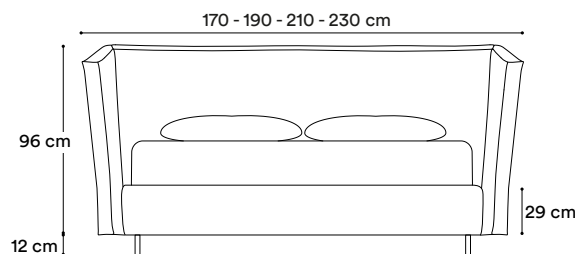

Rivestimento: disponibile con tutti i tessuti ed ecopelli del campionario, completamente sfoderabile.

Headboard structure: Panels made of class E1 wood agglomerate, thickness 18/58 mm, padded with a shaped sheet of polyurethane foam with a density of 25 kg/m³, wadding 420 g plus 100% cotton canvas.

Bed frame structure: Panels made of class E1 wood agglomerate, 18 mm thick, padded with a sheet of polyurethane foam with a density of 25 kg/m³ and 100 gr resin-coated fiber, all covered with 2.5 mm coupled velveteen.

Covering: Available with all fabrics and eco-leathers from the sample collection, completely removable.

Informazioni tecniche / Technical info:

Misure disponibili / Size available

- 120 x 190
- 140 x 190
- 160 x 190
- 180 x 190
- 120 x 200
- 140 x 200
- 160 x 200
- 180 x 200

Sfoderabile in tutti i tessuti del nostro campionario

All covers made from fabrics in our sample book are removable

Dimensione esterna / External dimension
130 - 150 - 170 - 190 cm

Dimensione esterna / External dimension
210 - 220 cm