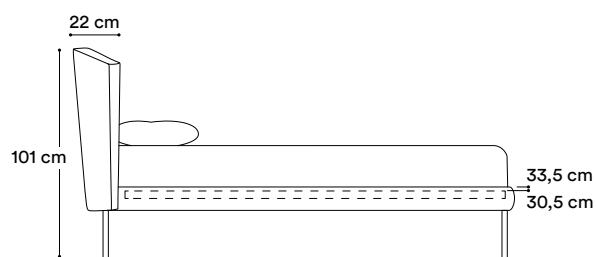

Covering: Available with all fabrics and eco-leathers from the sample collection, completely removable.

Informazioni tecniche / Technical info:

Misure disponibili / Size available

- 120 x 190
- 120 x 200
- 140 x 190
- 140 x 200
- 160 x 190
- 160 x 200
- 180 x 190
- 180 x 200

Sfoderabile in tutti i tessuti del nostro campionario

All covers made from fabrics in our sample book are removable

Dimensione esterna / External dimension
130 - 150 - 170 - 190 cm

Dimensione esterna / External dimension
210 - 220 cm