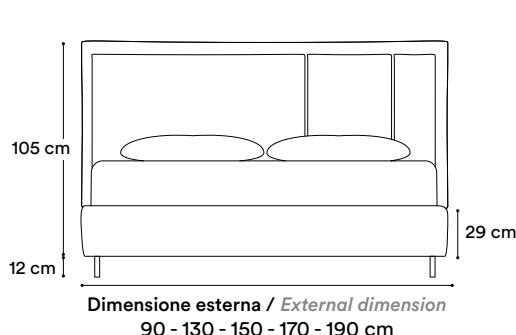

Ring disponibili / Bed available

Giroletto Box compreso di rete
Box bed frame bedstead included

Giroletto Box Lux compreso di rete
Box Lux bed frame bedstead included

Giroletto fisso non compreso di rete
Fix bed frame bedstead not included

Fuori misura / Out of size

Possibili variazioni delle dimensioni del letto in larghezza e lunghezza

Possible variations of the dimensions of the bed in width and length