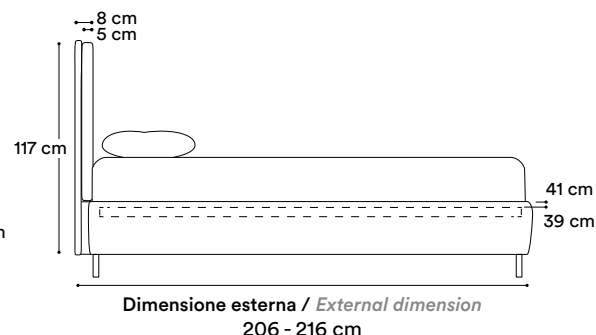

Ring disponibili / Bed available

Giroletto Box compreso di rete
Box bed frame bedstead included

Giroletto Box Lux compreso di rete
Box Lux bed frame bedstead included

Giroletto fisso non compreso di rete
Fix bed frame bedstead not included

Fuori misura / Out of size

Possibili variazioni delle dimensioni del letto in larghezza e lunghezza

Possible variations of the dimensions of the bed in width and length