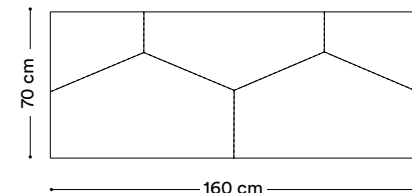

Variazione pannello / Panel variation

Il pannello verrà gestito solo in questa misura.
The panel will be handled only to this extent.