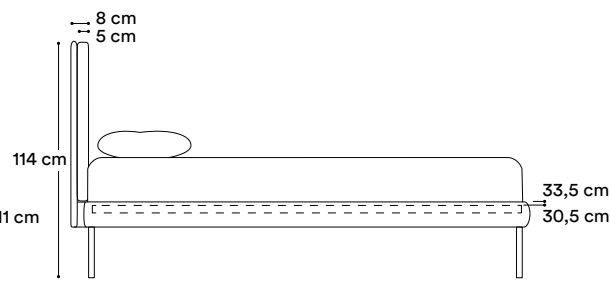

Panel structure: Medium-density fiber panel, 10 mm thick, padded with a shaped sheet of polyurethane foam with a density of 25 kg/m³ and coupled velveteen with 170 gr of wadding.

Bed frame structure: Ply panels made of class E1 wood agglomerate, 22 mm thick, padded with a sheet of polyurethane foam with a density of 25 kg/m³ and 100 g resin-coated fiber, all covered with 2.5 mm coupled velveteen.

Covering: Available with all fabrics and eco-leathers from the sample collection, completely removable.

Informazioni tecniche / Technical info:

Misure disponibili / Size available

- 80 x 190
- 80 x 200
- 120 x 190
- 120 x 200
- 140 x 190
- 140 x 200
- 160 x 190
- 160 x 200
- 180 x 190
- 180 x 200

Sfoderabile in tutti i tessuti del nostro campionario
All covers made from fabrics in our sample book are removable

Dimensione esterna / External dimension
90 - 130 - 150 - 170 - 190 cm

Dimensione esterna / External dimension
206 - 216 cm